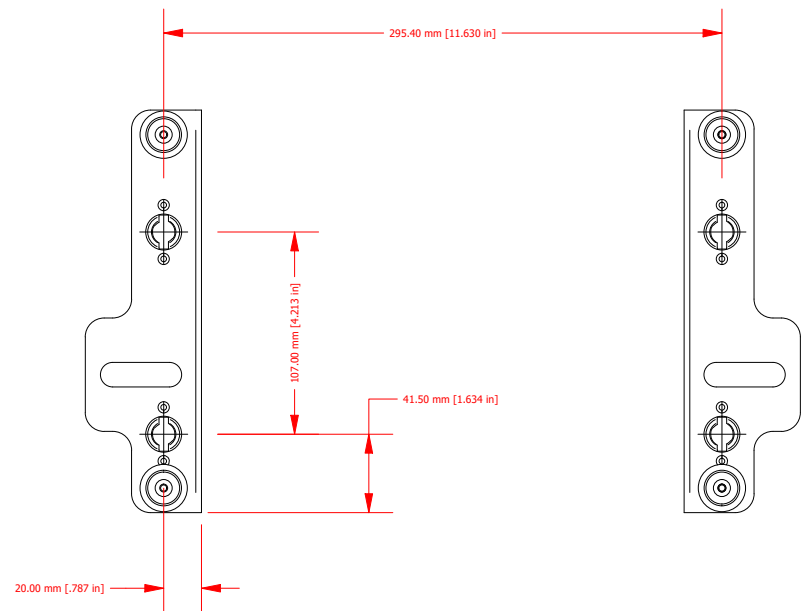

DRAWN D'Gooch	DATE 11/2/2023	TITLE Strike Bolt 1C
------------------	-------------------	-------------------------

**CHAUVET**  
PROFESSIONAL

© Chauvet & Sons, LLC (2022)  
All Product specifications and dimensions are  
subject to change without notice

SCALE: 1:10

DRAWN D'Gooch	DATE 11/2/2023	TITLE Strike Bolt 1C
		
© Chauvet & Sons, LLC (2022) All Product specifications and dimensions are subject to change without notice		
SCALE: 1:4		