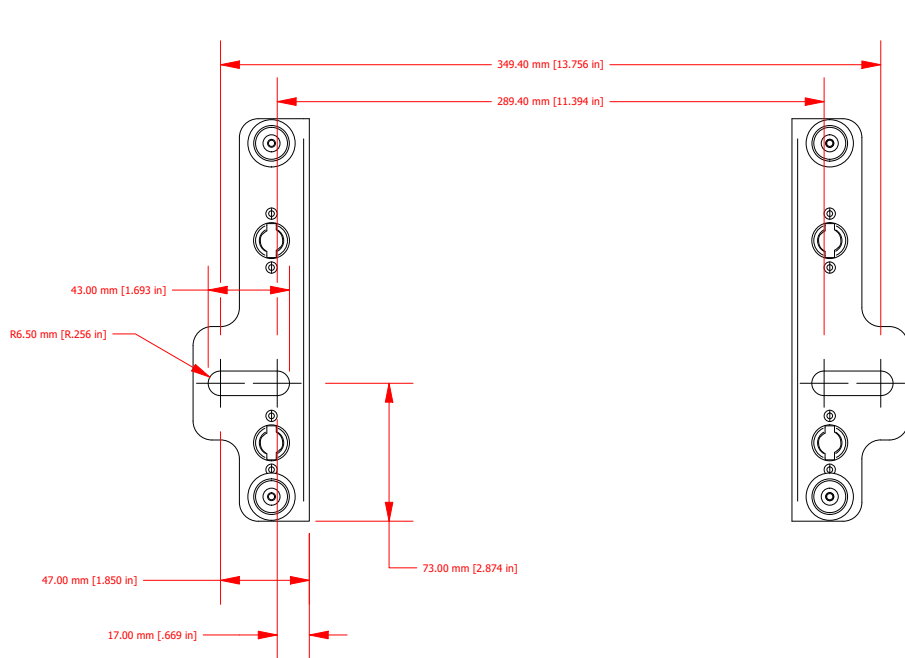

DRAWN D'Gooch	DATE 11/2/2023	TITLE Strike Bolt 1C
------------------	-------------------	-------------------------

**CHAUVET**  
PROFESSIONAL

© Chauvet & Sons, LLC (2022)  
All Product specifications and dimensions are  
subject to change without notice

SCALE: 1:10

DRAWN D'Gooch	DATE 11/2/2023	TITLE Strike Bolt 1C
		
© Chauvet & Sons, LLC (2022) All Product specifications and dimensions are subject to change without notice		
SCALE: 1:4		